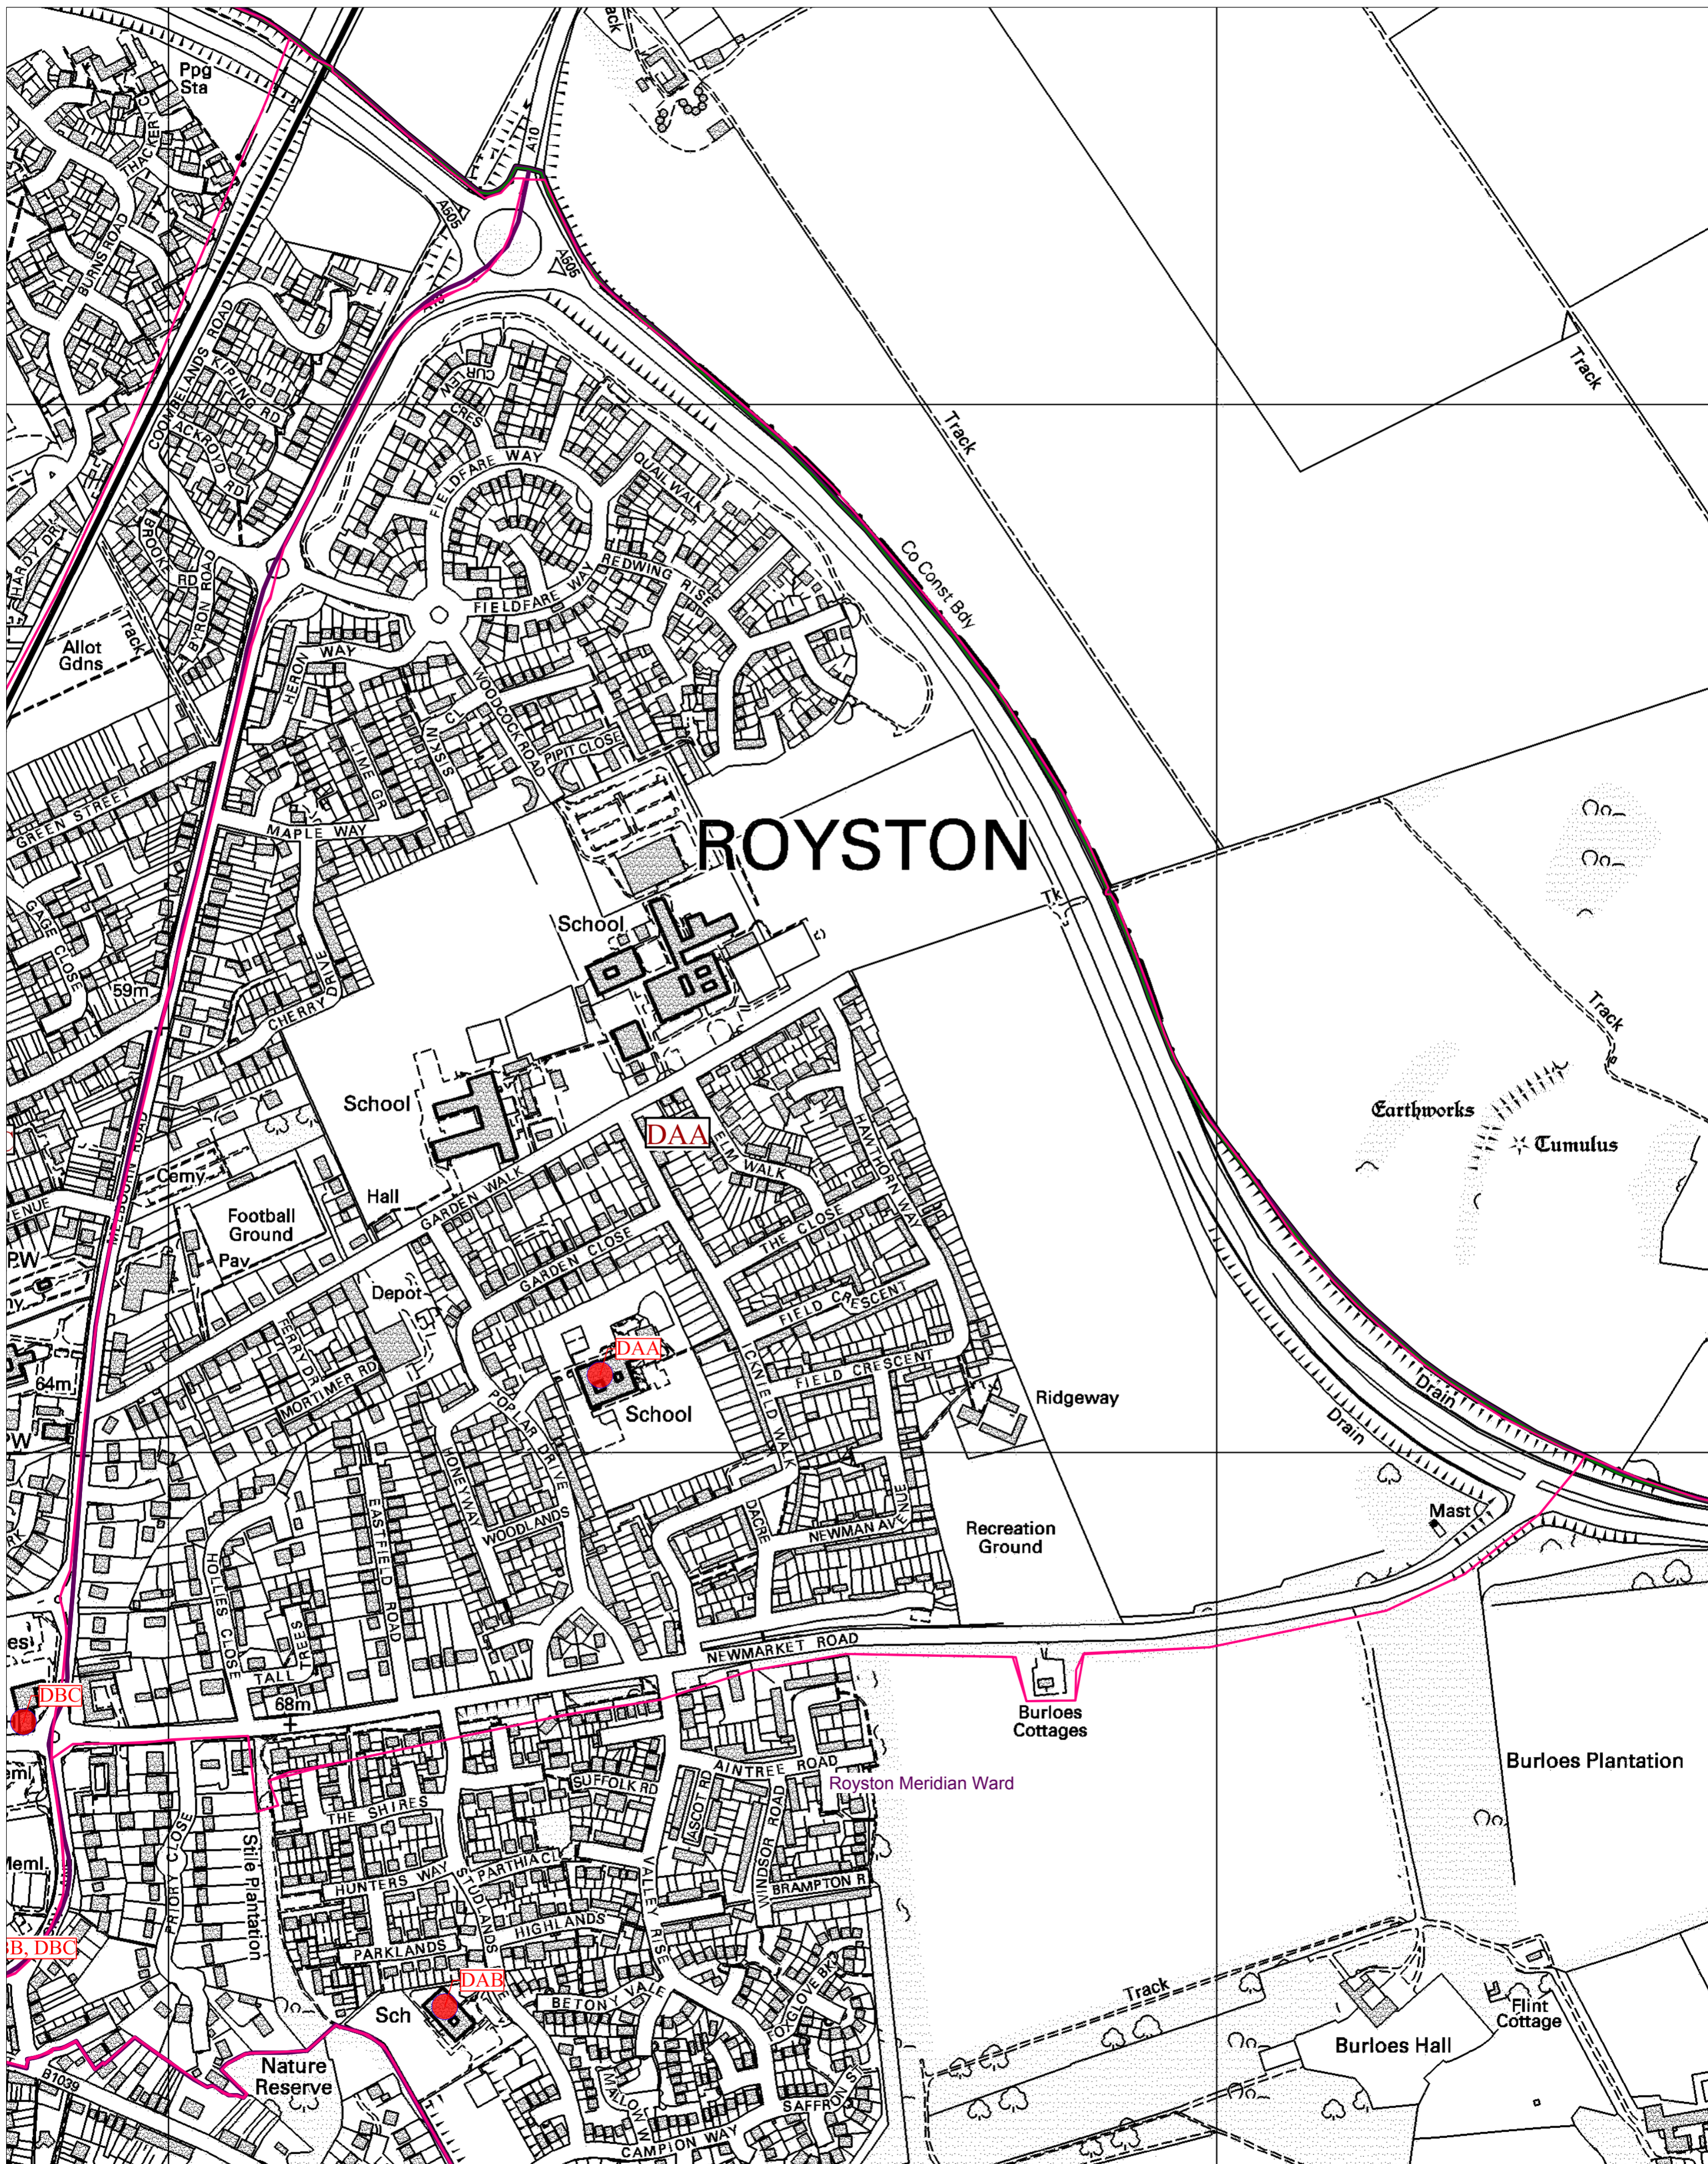

Polling Area - DAA - Royston Meridian

Scale: 1:?
Date: 28:10:13